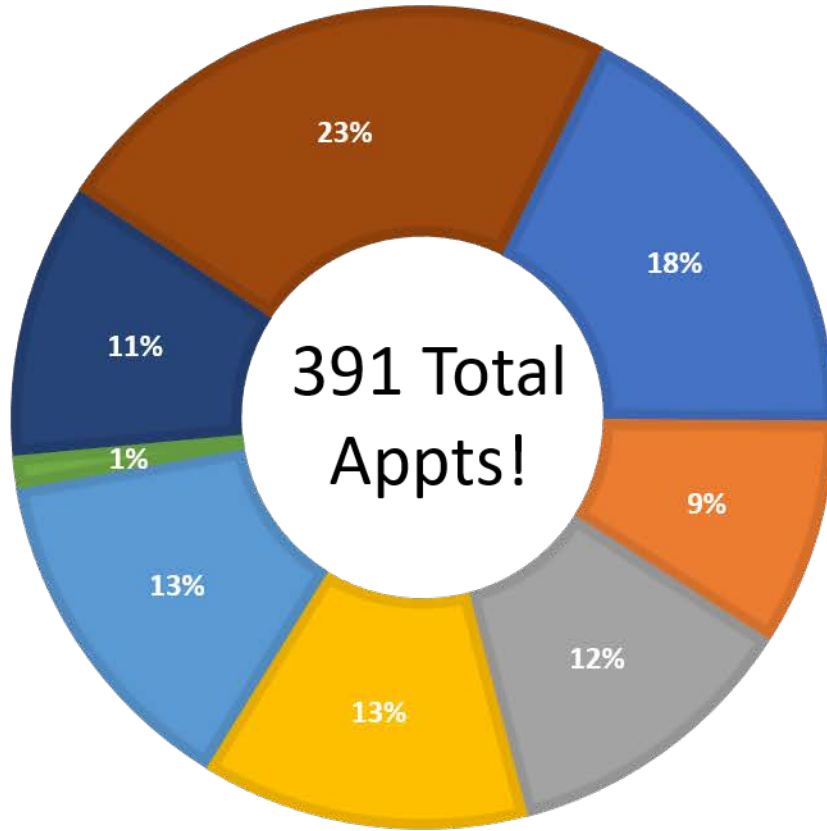

# PERCENTAGE OF TOTAL APPOINTMENTS SET

- Belleair
- Carrollwood
- Wesley Chapel
- ELW
- Spring Hill
- Island Estates
- Valrico
- CSO